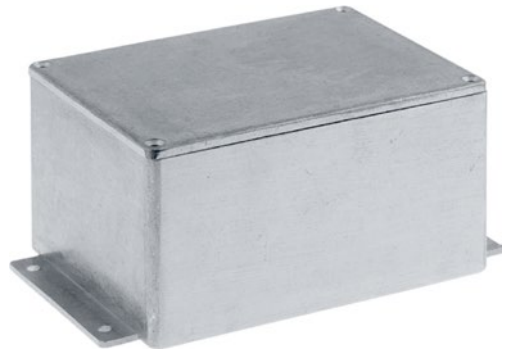

Metal enclosure

light grey, 101.6 x 139.3 x 76.5 mm, IP 66

FEATURES:

Aluminium enclosures with flanges for fastening on the installation place or on the wall

Stainless steel M3.5 flat-head screws are supplied with the enclosure

Dust and moisture protection is provided by the use of the additional sealing gaskets (included)

Tapped holes on the body to seize the cover easily

SPECIFICATION:

External dimensions W x D x H 101.6 x 139.3 x 76.5 mm

Dimensions W x D x H 97.5 x 135.4 x 70.1 mm

Colour light grey

Material Aluminium alloy

Protection rating IP 66

Mounting PCB

Thickness 4.0 mm

Art. Nr.

RND 455-00824